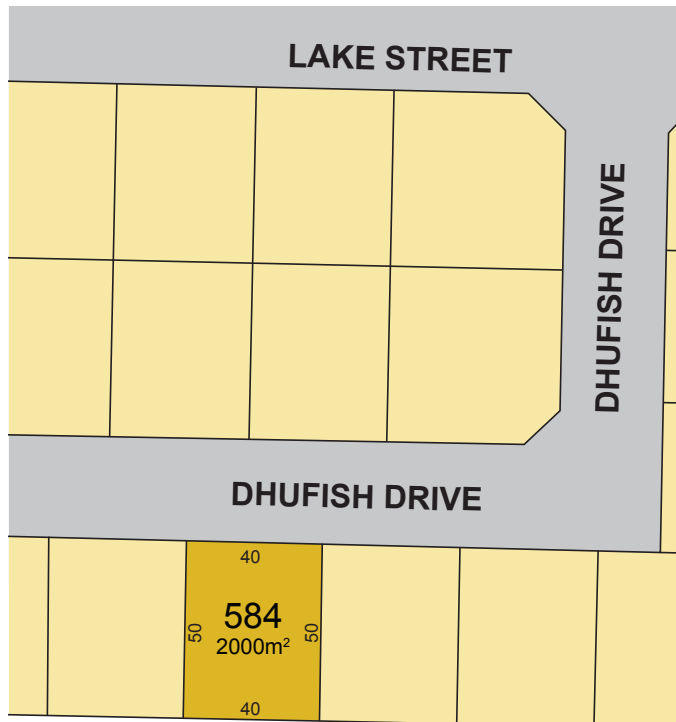

INDUSTRIAL LAND FOR SALE IN LEEMAN

LOTS FOR LESS

ONLY ONE INDUSTRIAL LOT REMAINING.

An opportunity exists to secure a piece of industrial land in Leeman with a 2,000sqm serviced lot for sale.

Located within the established industrial area of Leeman, potential uses for the lot include a showroom, fishing associated business, vehicle repairs, building trades and warehousing.

Contact the Shire of Coorow for more information about permissible uses.

- Serviced lot includes power and water
- Close to established amenities
- 36-month development condition applies

REGIONAL LAND BOOSTER

LAND FOR SALE

LOT	ADDRESS	LOT AREA SQM	PRICE (EX. GST)
584	Dhufish Drive	2,000	$55,000

Contact sales agent

Ian Kelly

08 9652 2055 or

0419 969 244

developmentwa.com.au/leeman

We've developed hundreds of well priced, quality lots across regional WA. There is residential, commercial and industrial land available visit developmentwa.com.au/lots-for-less to view our full range.

Disclaimer: The information contained in this publication is in good faith; however neither DevelopmentWA nor any of its directors, agents or employees give any warranty of accuracy nor accepts any liability as a result of a reliance upon the information, advice, statements or opinion contained in this publication. This disclaimer is subject to any contrary legislative provisions. © DevelopmentWA 2020 LC 2518 07/20

Industrial Lands Authority

Shaping our State's future

DevelopmentWA